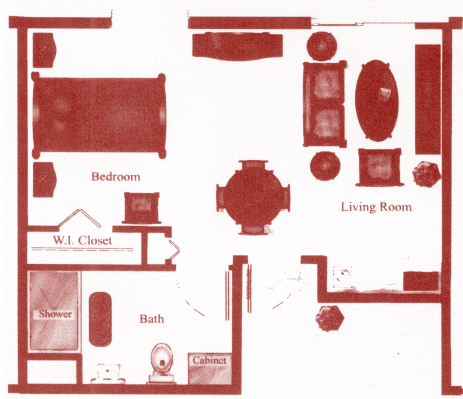

Floor Plans

Spruce

476 sq. ft. Total
Studio Apartment

Suite ..... 14' x 23' 6"