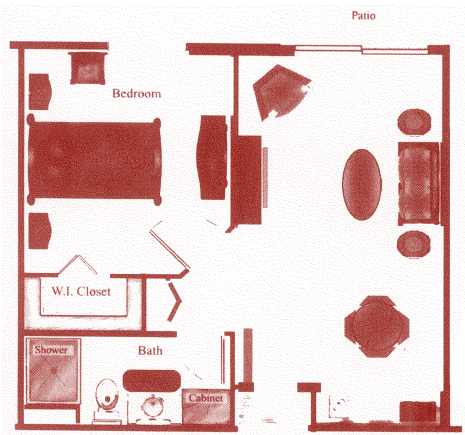

# Floor Plans

## Evergreen

Living Room ..... 11' 8" x 16' 2"    543 sq. ft. Total  
 Bedroom..... 11' 8" x 13'    Garden Apartment

## Evergreen II

Living Room ..... 11' 8" x 21' 7"    588 sq. ft. Total  
 Bedroom..... 11' 8" x 10'    Garden Apartment