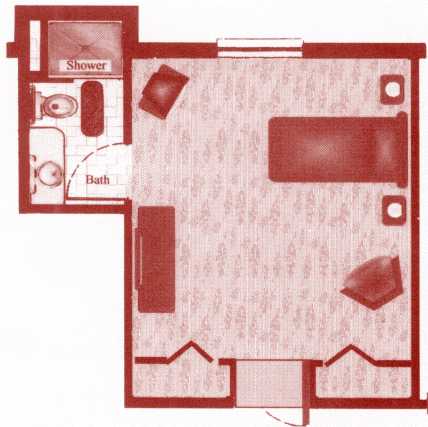

Pine Cone

339 sq. ft. Total
Studio Apartment

Suite ..... 14' x 16' 4"