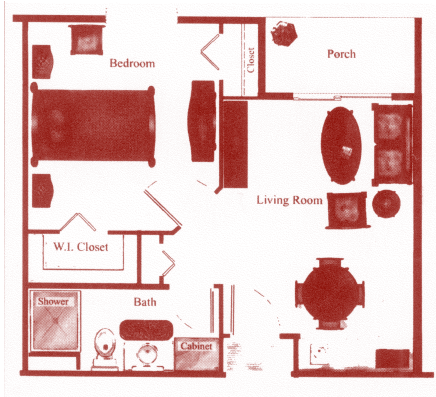

# Floor Plans

## Evergreen

Living Room ..... 11' 8" x 16' 2"    543 sq. ft. Total  
 Bedroom..... 11' 8" x 13'    Garden Apartment

## Evergreen II

Living Room ..... 11' 8" x 21' 7"    588 sq. ft. Total  
 Bedroom..... 11' 8" x 10'    Garden Apartment